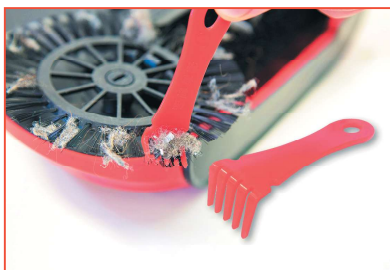

KLEVA®

Swiftly Sweep

3 in 1 Action

+

+

READ BEFORE USE

- * Works on hard floor surfaces only
- * Ensure you push forward, in one direction with brushes facing outward

1.HOW TO USE

Push your Swiftly Sweep along any hard floor surface such as tiles, linoleum, wood or marble and more, to pick up the mess and debris. Make sure the flat side with the opening is to the front and the black on-board dustpan is at the back. If you miss anything, simply swivel it around and do a second sweep.

2.HOW TO EMPTY

Once the Swiftly Sweep is full, hold the black on-board dustpan over a bin and flick the lid open to empty.

3.HOW TO CLEAN

To clean the bristles of your Swiftly Sweep, simply use the cleaning brush included with your order. Untangle any attached dust, debris or hair and remove it from the unit. Your Swiftly Sweep is ready to be used again.