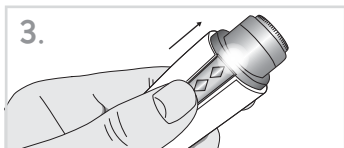

# QUICK START GUIDE

- 1. Install battery.**  
Open the battery cover and insert 1 x AA battery as shown in Fig. 1.

- 2. Remove protective cover.**

- 3. Turn on the unit**  
by sliding up the ON/OFF switch.